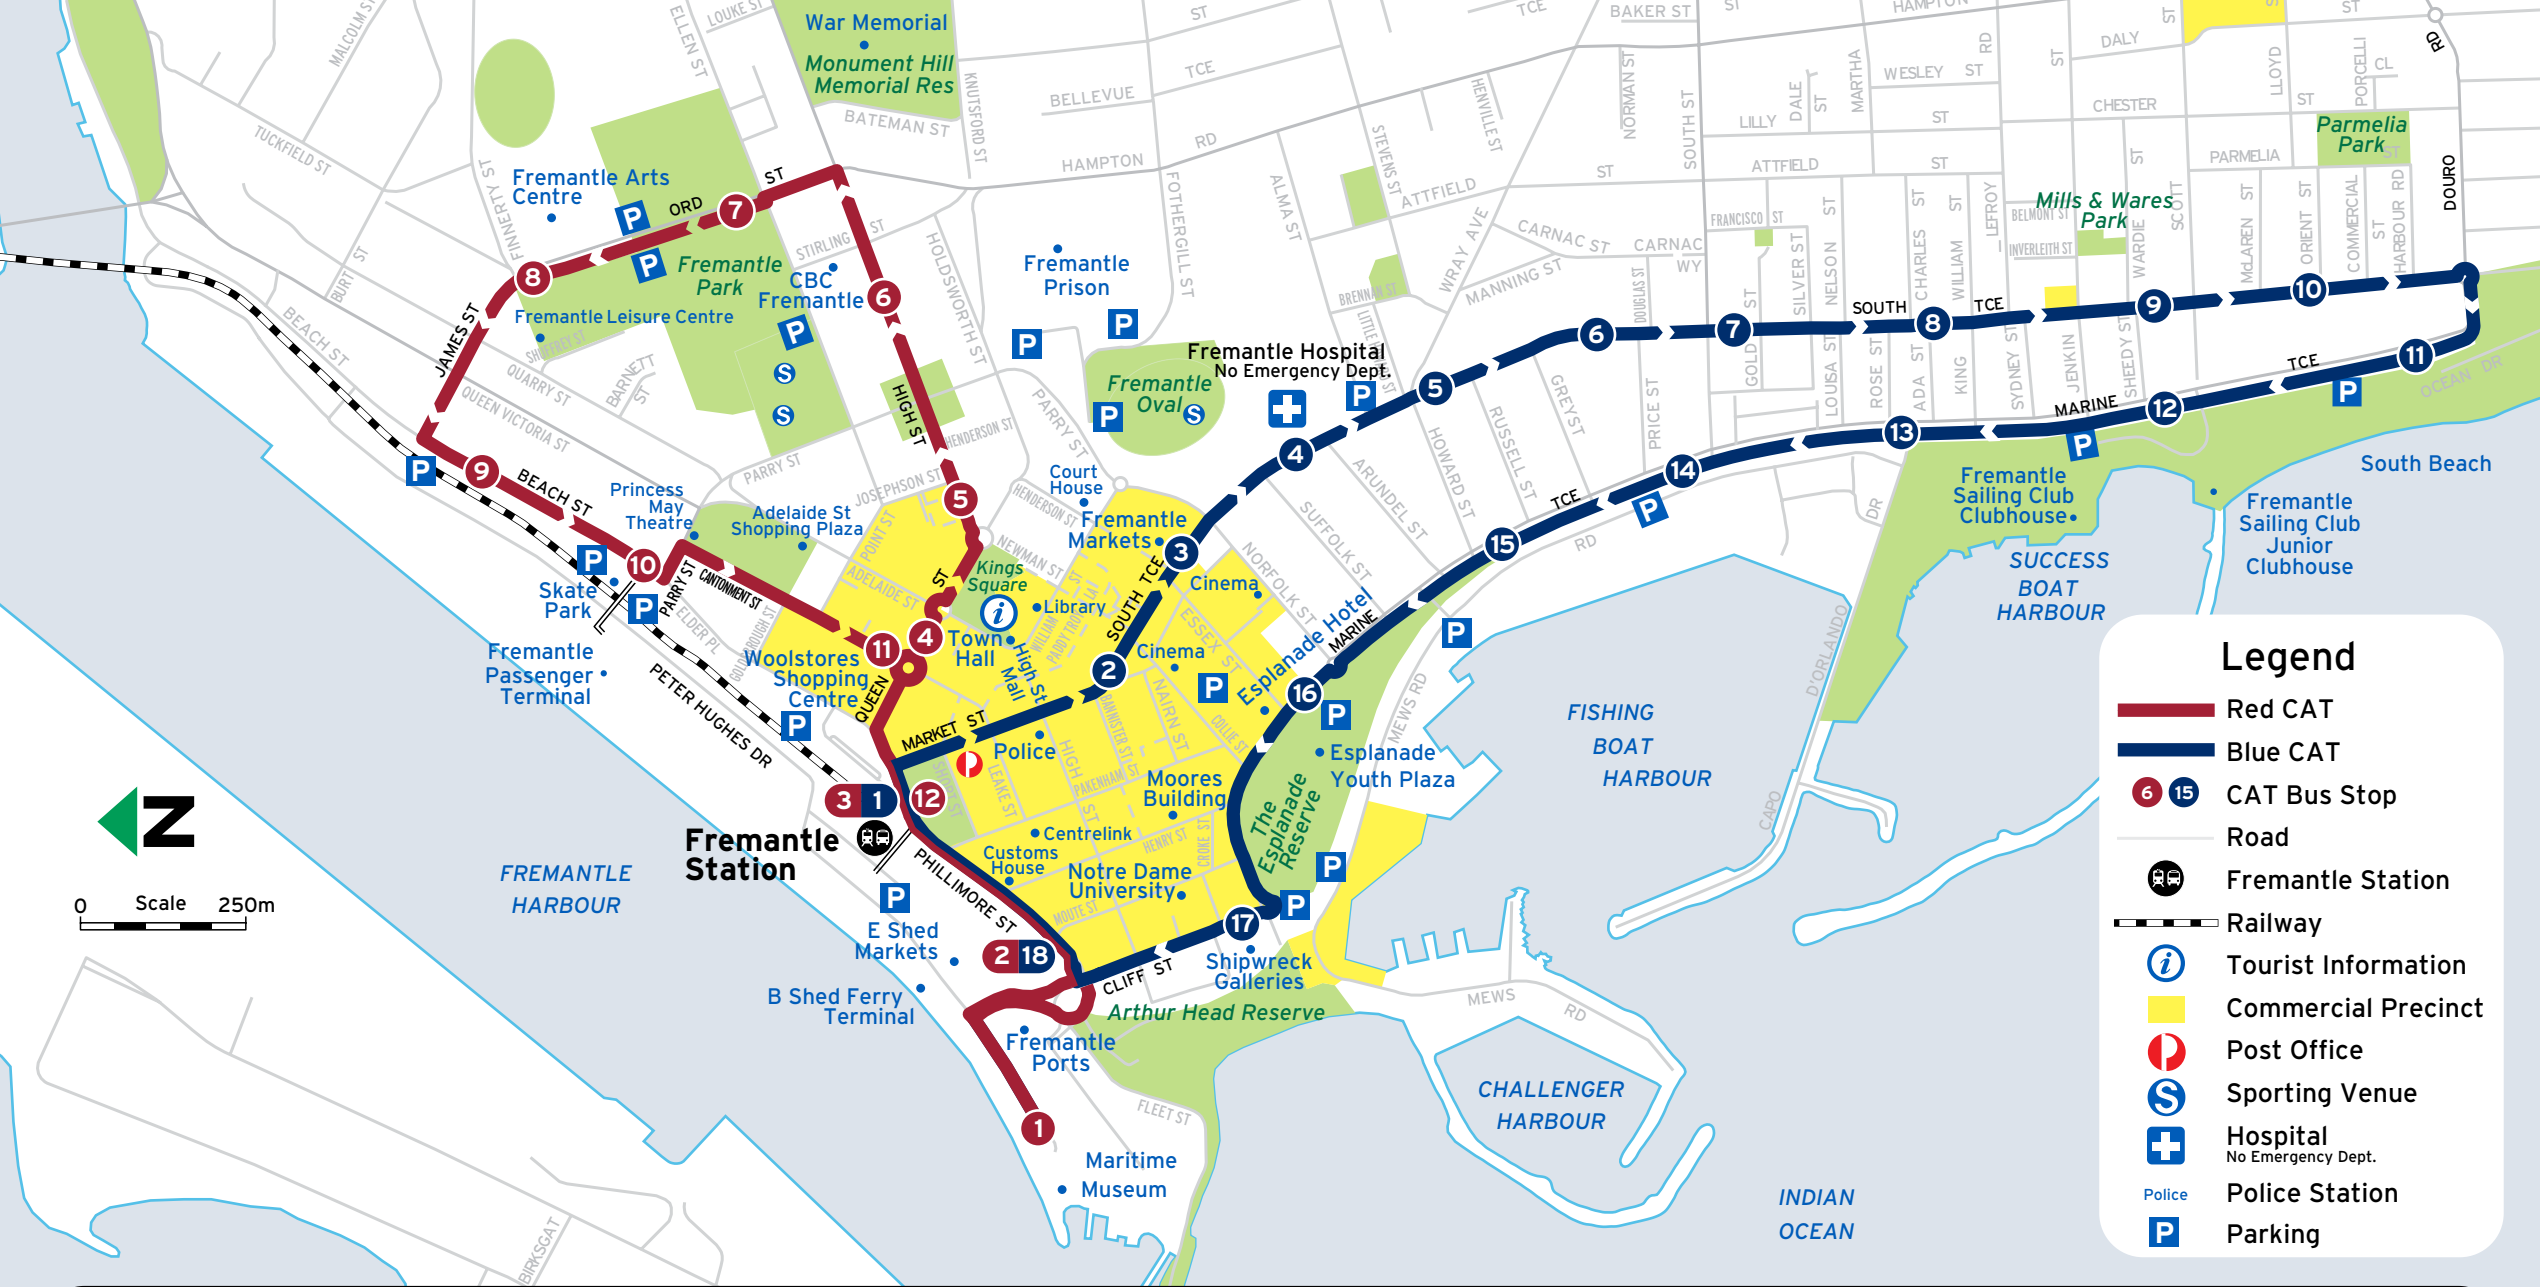

Legend

- Red CAT
- Blue CAT
- 6 15 CAT Bus Stop
- Road
- Fremantle Station
- Railway
- Tourist Information
- Commercial Precinct
- Post Office
- Sporting Venue
- Hospital
  No Emergency Dept.
- Police Station
- P Parking

Blue CAT		
1 Fremantle Station	7 Gold Street	13 Capo D'Orlando Drive
2 Cappuccino Strip	8 Charles Street	14 South Street
3 Fremantle Markets	9 Wardie Street	15 Howard Street
4 Fremantle Hospital No Emergency Dept.	10 Orient Street	16 Esplanade Hotel
5 Wray Avenue	11 South Beach	17 Fishing Boat Harbour
6 Price Steet	12 Fremantle Sailing Club	18 Victoria Quay

Red CAT	
1 Maritime Museum & E-Shed Markets	7 Fremantle Park
2 Victoria Quay	8 Fremantle Arts & Leisure Centres
3 Fremantle Station	9 Beach Street
4 Queen Street Shopping Precinct	10 Parry Street
5 Kings Square	11 Woolstores Shopping Centre
6 CBC Fremantle	12 Fremantle Station